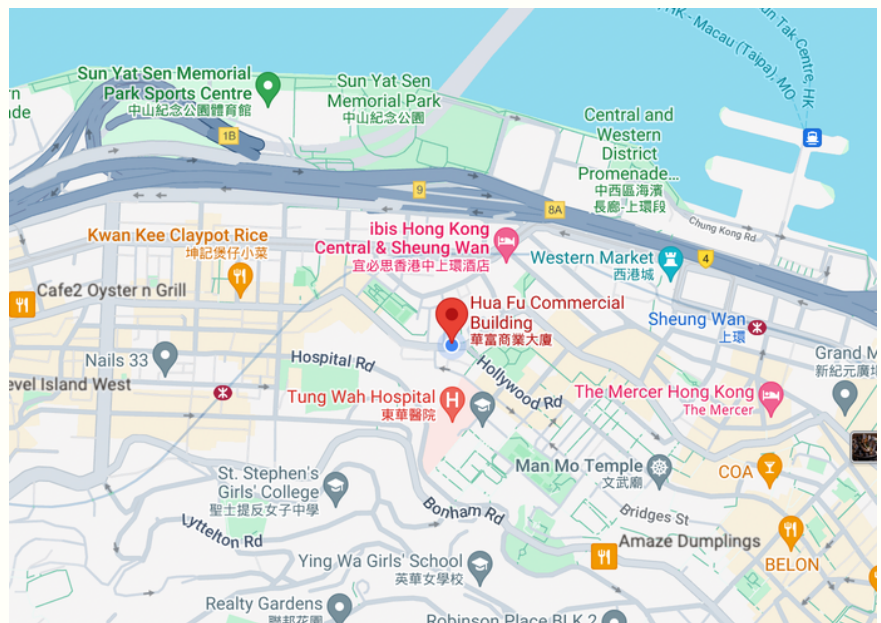

### REHEARSAL ADDRESS

STUDIO 101-103, 111 QUEENS ROAD WEST SHEUNG WAN - HUA FU BUILDING

SHEUNG WAN MTR  
EXIT A2

9 MINUTE WALK

SAI YING PUN MTR  
EXIT A1

6 MINUTE WALK

PLEASE NOTE: GOOGLE MAPS IS ACCURATE IN THIS LOCATION