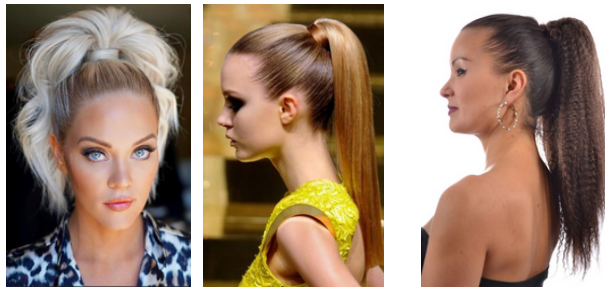

IT'S A SMALL WORLD

GIRLS COSTUME

Red, White & Blue tutu
Dress with hair bow

Red high top shoes

BOYS COSTUME

Red tie

Suit Pants
Vest
White Shirt

Red high top shoes

IT'S A SMALL WORLD

GIRLS HAIR - HIGH PIGTAILS

BOYS HAIR - SLICK COMBOVER

MAKE-UP
MAKE-UP
MAKE-UP
MAKE-UP
MAKE-UP
MAKE-UP
MAKE-UP