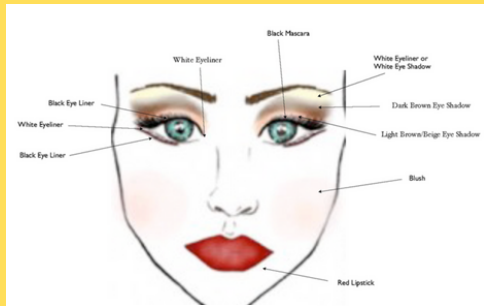

IT'S A SMALL WORLD

GIRLS COSTUME

Red, White & Blue tutu
Dress with hair bow

Red high top shoes

BOYS COSTUME

Red tie

Suit Pants
Vest
White Shirt

Red high top shoes

IT'S A SMALL WORLD

GIRLS HAIR - HIGH PIGTAILS

BOYS HAIR - SLICK COMBOVER

MAKE-UP
MAKE-UP
MAKE-UP
MAKE-UP
MAKE-UP
MAKE-UP
MAKE-UP